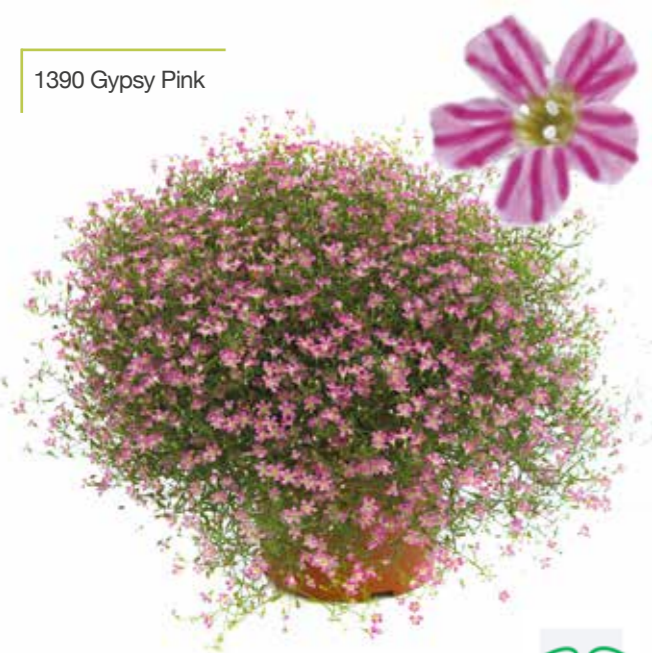

1390 Gypsy Pink

Gazania rigens

Kiss

Seedlings 10.5-14 cm Upright 9-11 weeks 20-25 cm Spring & Summer