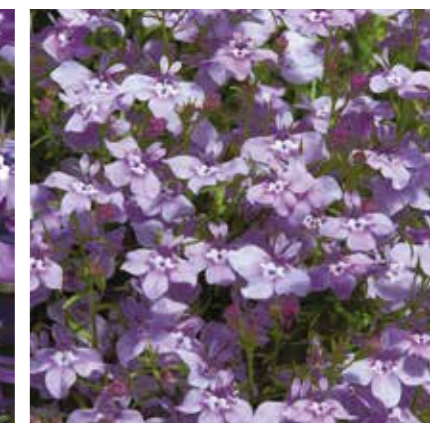

## Early Sky & Crystal Palace

-  Seedlings
-  9-13 cm
-  Upright
-  6-8 weeks
-  20-25 cm
-  Spring & Summer

1500 Early Sky Blue

1508 Early Sky White

1507 Early Sky Mix

1504 Early Sky Blue Eye

1502 Early Sky Royal