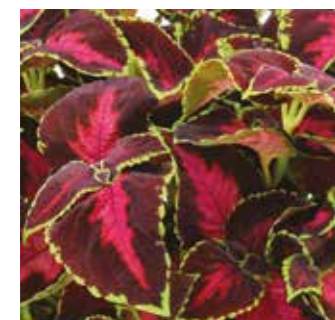

## Sun

- Seedlings
- 12-17 cm
- Upright
- 5-7 weeks
- 35-45 cm
- Spring & Summer

13107 Sun Mighty Mosaic

13105 Sun Flip Side

13106 Sun Lime Delight

13108 Sun Rose Lime Magic

13104 Sun Choco Dark

13109 Sun Watermelon