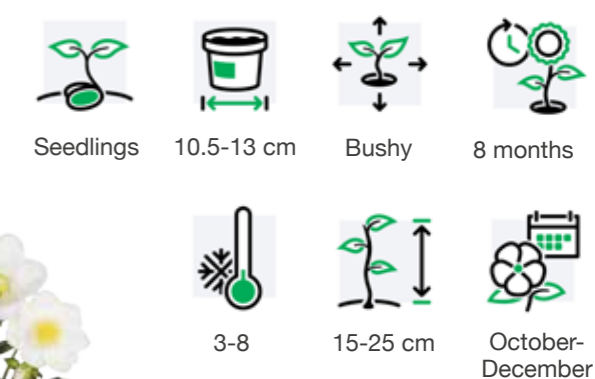

Helleborus niger