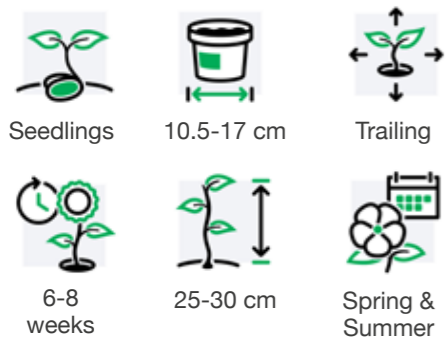

Petunia x hybrida

Succes

1705 Succes Burgundy