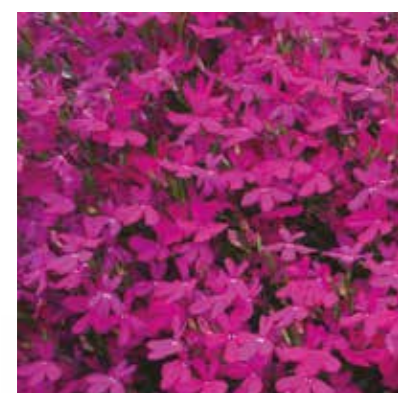

8154 Star Purple