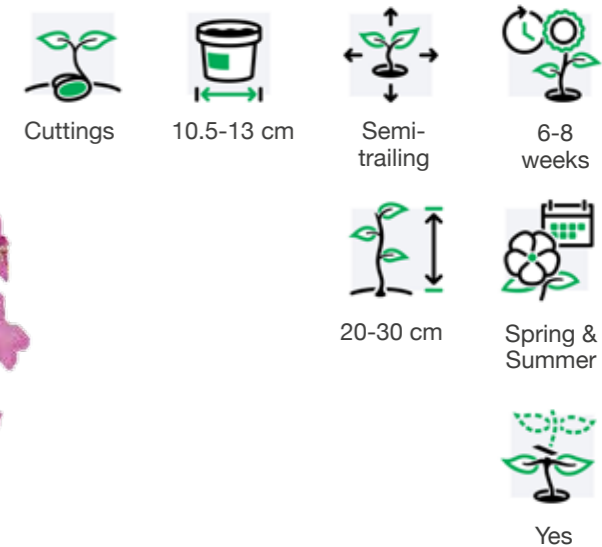

Petunia x hybrida

Patio