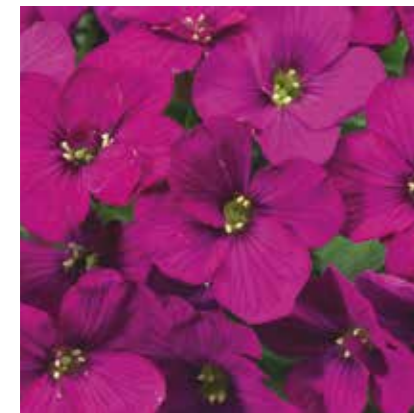

## Hamburger

 Cuttings  
 12-15 cm  
 Bushy  
 8 months  
 3-8  
 5-10 cm  
 March-April

71061 Hamburger Stadtpark

 Cuttings  
 12-15 cm  
 Bushy  
 7 months  
 6-7  
 5-10 cm  
 March-April

71051 Burgundy