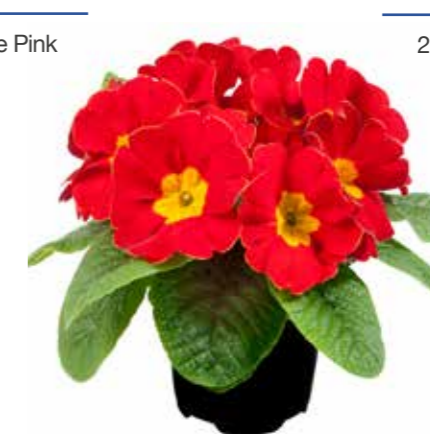

Primula acaulis

Super

Seedlings 9-12 cm Upright

20-24 weeks Spring

Super Elcora & Super Erfurt available in mixture 25286 & 25303

Primula acaulis

Paradiso Late

Seedlings 9-12 cm Upright

20-24 weeks Spring