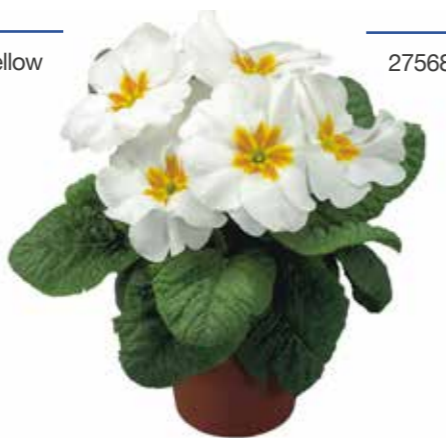

## München

Seedlings 9-12 cm

Upright 20-24 weeks

Spring

**Also available in mixture 27575**

27550 München Mix-NL

27570 München Yellow

27568 München White