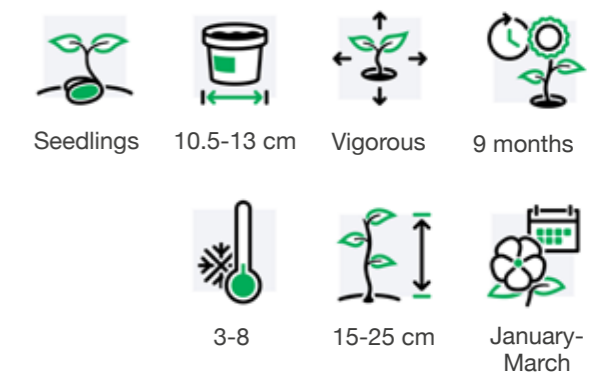

Geum chiloense

Geum coccineum

Gypsophila repens

Helleborus niger