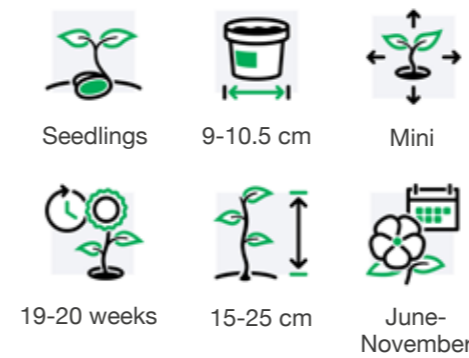

Cyclamen persicum

Compact

Cyclamen persicum

Compact Continued...