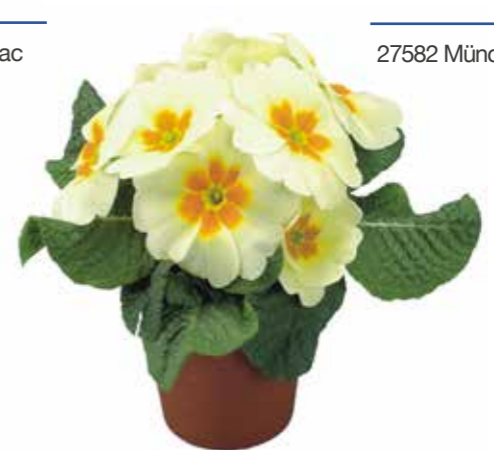

Primula acaulis

München

Seedlings 9-12 cm

Upright 20-24 weeks

Spring

Also available in mixture 27575

Primula acaulis

München Continued...