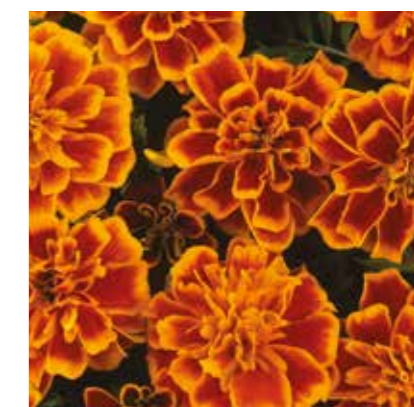

1914 Bonanza Flame