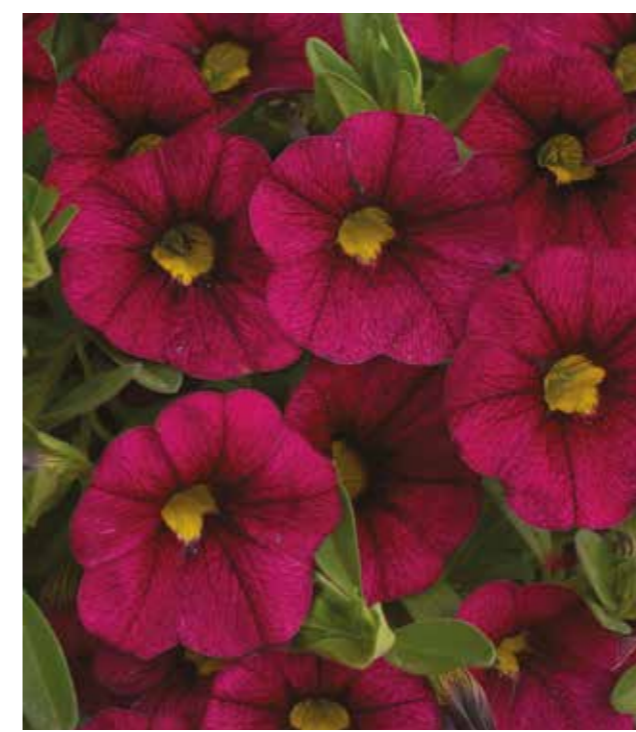

Calibrachoa Hybrid

Kali continued...

Cuttings
10.5-14 cm
Trailing
6-8 weeks
15-25 cm
Spring & Summer
Yes

7199 Kali Magenta