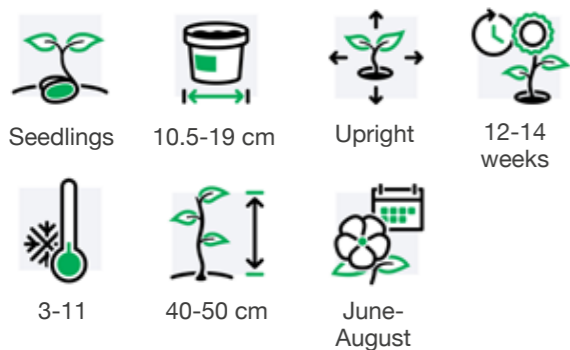

Levisticum officinalis